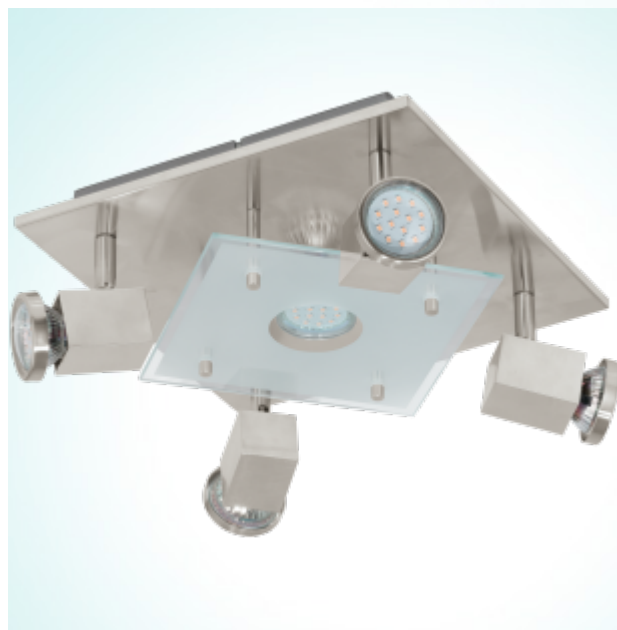

93084

PAWEDO

General Information

Article:	93084
Lighting Type:	ceiling luminaire
Collection:	Style
EAN Code:	9002759930844

Dimensions

Depth:	270 mm
Width:	270 mm
Weight:	2.341 kg

Illuminant

Socket:	GU10
Illuminant:	GU10-LED
Delivery:	incl.
Wattage:	5x 3W
Luminous Flux:	5x 240 lm
Luminous Colour:	3000K warm white
Average Lifetime:	15,000 h
Colour Rendering Index:	>80 Ra
Energy Efficiency:	A+
Suitable for:	A++ - B
kWh/1000:	3.00
Info on Recycling:	more Information

Detailed Information

Material & Colour

Enclosure Material:	steel
Enclosure Colour:	satın nickel
Glass / Shade Material:	satınated glass
Glass / Shade Colour:	white, clear

Technical Information

Protection Rating:	IP20
Protection Class:	1
Line Voltage:	220-240V,50/60Hz
Operation Voltage:	220-240V,50/60Hz

LED

Technical changes reserved